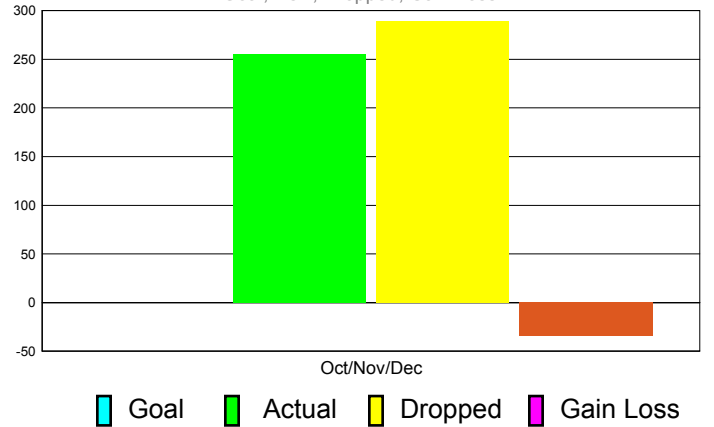

### Club Results 2011-2012

Goal, New, Dropped, Gain/Loss

## MEMBERSHIP

Membership Results  
2011-2012

Membership  
2010-2011

Month	Net Memb Goal	Actual New Memb	Actual Dropped Memb	Gain/Loss of Memb	Gain/ Loss of Memb
Oct/Nov/Dec	0	255	289	-34	-42
<b>Totals</b>	<b>0</b>	<b>255</b>	<b>289</b>	<b>-34</b>	<b>-42</b>

### Membership Results 2011-2012

Goal, New, Dropped, Gain/Loss